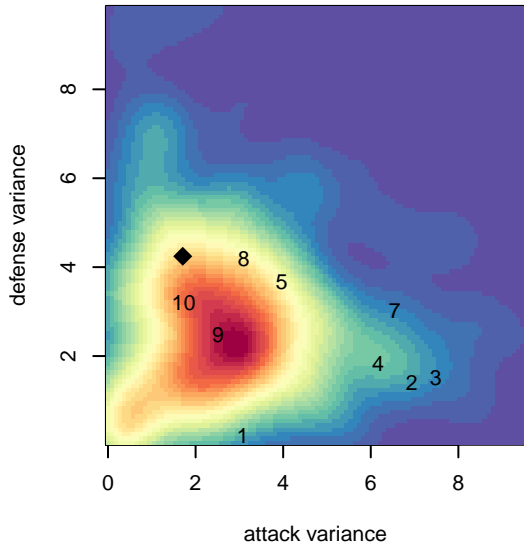

Crossfire Oregon LOSC Black II B04

Crossfire Oregon
 Lake Oswego, OR
 B04 total strength=83
 attack=0.12 defense=0.06
 fall league = PTT B04 Div 2 White
 spr league = Spr OYS B04 Div 2 White

alt names used:
 LOSC Black II
 LOSC Black II
 LOSC U11 BOYS BLACK II (OR)
 LOSC 04 Black II
 LOSC 04 Black II
 LOSC 04 Black II

Crossfire Oregon LOSC Black II B04
 Dots are actual minus expected GF (blue circles) and GA (red triangles).
 Blue line is smoothed change in attack strength. Red is smoothed change in defense strength.

**attack and defense variance (black dot)
relative to other teams
and top 10 in region**

**attack and defense rating
relative to others at age
and all opponents in last 13 months**

Performance relative to 13 month average