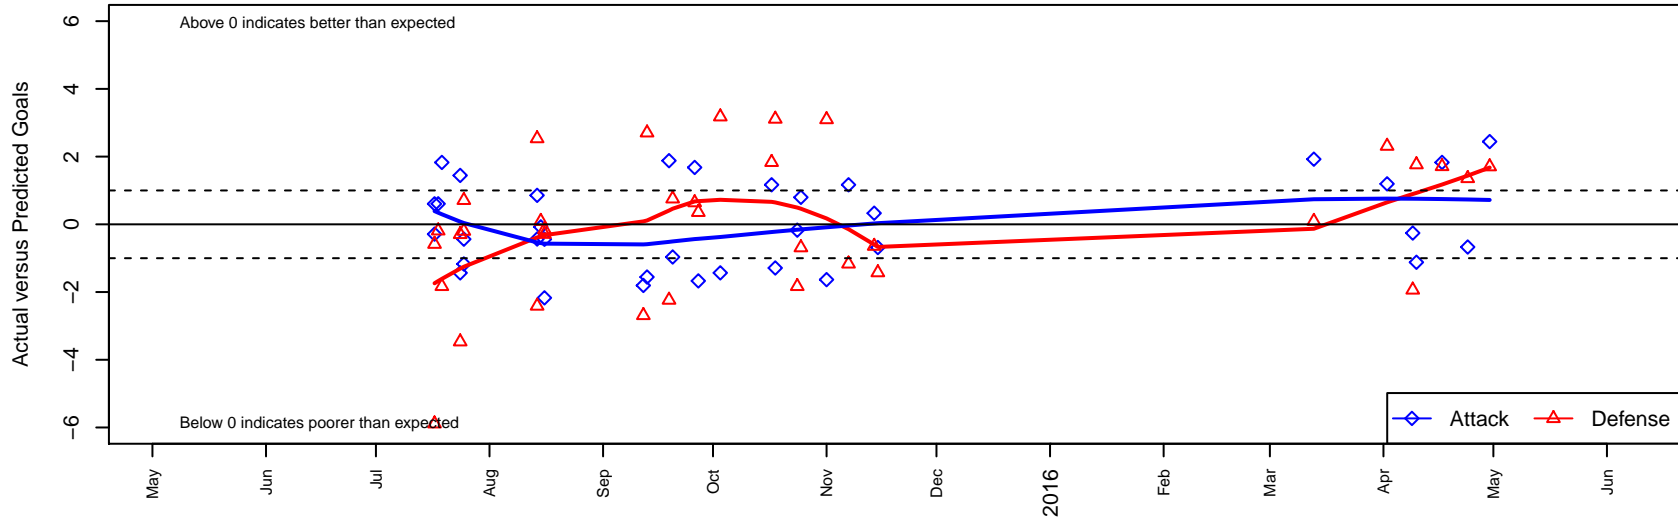

Crossfire Oregon LOSC Black II B04

Crossfire Oregon
 Lake Oswego, OR
 B04 total strength=83
 attack=0.12 defense=0.06
 fall league = PTT B04 Div 2 White
 spr league = Spr OYS B04 Div 2 White

alt names used:
 LOSC Black II
 LOSC Black II
 LOSC U11 BOYS BLACK II (OR)
 LOSC 04 Black II
 LOSC 04 Black II
 LOSC 04 Black II

Venues played:
 2015 Beaverton Cup BU11 Silver
 2015 Oswego Nike Cup Bronze U11
 2015 Mt Hood Challenge U11
 2015 PTT B04 Division 2 White
 2015 OYS Founders Cup B04
 2015 Spr OYS B04 Division 2 White

Crossfire Oregon LOSC Black II B04
 Dots are actual minus expected GF (blue circles) and GA (red triangles).
 Blue line is smoothed change in attack strength. Red is smoothed change in defense strength.

**attack and defense variance (black dot)
relative to other teams
and top 10 in region**

**attack and defense rating
relative to others at age
and all opponents in last 13 months**

Performance relative to 13 month average