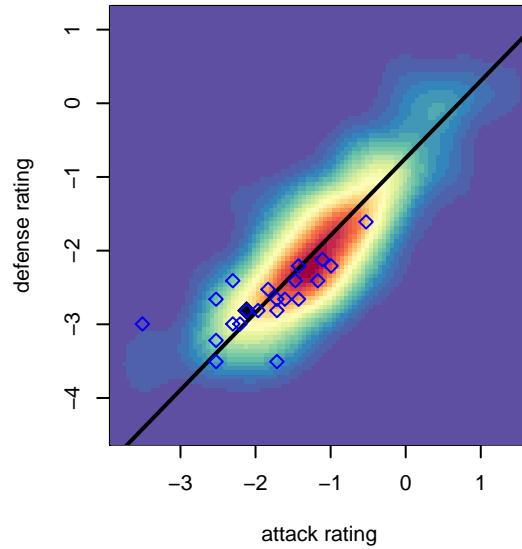

Crossfire Oregon LOSC Black II B04

Crossfire Oregon
 Lake Oswego, OR
 B04 total strength=83
 attack=0.12 defense=0.06
 fall league = PTT B04 Div 2 White
 spr league = Spr OYS B04 Div 2 White

alt names used:
 LOSC Black II
 LOSC Black II
 LOSC U11 BOYS BLACK II (OR)
 LOSC 04 Black II
 LOSC 04 Black II
 LOSC 04 Black II

Venues played:
 2015 Beaverton Cup BU11 Silver
 2015 Oswego Nike Cup Bronze U11
 2015 Mt Hood Challenge U11
 2015 PTT B04 Division 2 White
 2015 OYS Founders Cup B04
 2015 Spr OYS B04 Division 2 White

Crossfire Oregon LOSC Black II B04
 Dots are actual minus expected GF (blue circles) and GA (red triangles).
 Blue line is smoothed change in attack strength. Red is smoothed change in defense strength.

**attack and defense variance (black dot)
relative to other teams
and top 10 in region**

**attack and defense rating
relative to others at age
and all opponents in last 13 months**

Performance relative to 13 month average