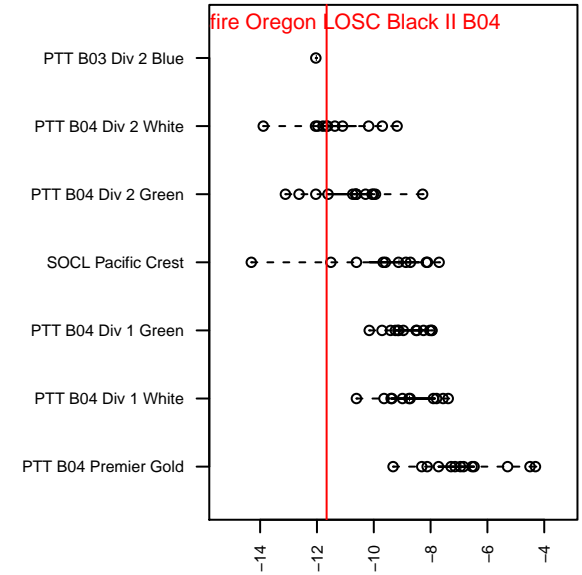

Crossfire Oregon LOSC Black II B04

Crossfire Oregon
 Lake Oswego, OR
 B04 total strength=83
 attack=0.12 defense=0.06
 fall league = PTT B04 Div 2 White
 spr league = Spr OYS B04 Div 2 White

alt names used:
 LOSC Black II
 LOSC Black II
 LOSC U11 BOYS BLACK II (OR)
 LOSC 04 Black II
 LOSC 04 Black II
 LOSC 04 Black II

Venues played:
 2015 Beaverton Cup BU11 Silver
 2015 Oswego Nike Cup Bronze U11
 2015 Mt Hood Challenge U11
 2015 PTT B04 Division 2 White
 2015 OYS Founders Cup B04
 2015 Spr OYS B04 Division 2 White

Crossfire Oregon LOSC Black II B04
 Dots are actual minus expected GF (blue circles) and GA (red triangles).
 Blue line is smoothed change in attack strength. Red is smoothed change in defense strength.

**attack and defense variance (black dot)
relative to other teams
and top 10 in region**

**attack and defense rating
relative to others at age
and all opponents in last 13 months**

Performance relative to 13 month average