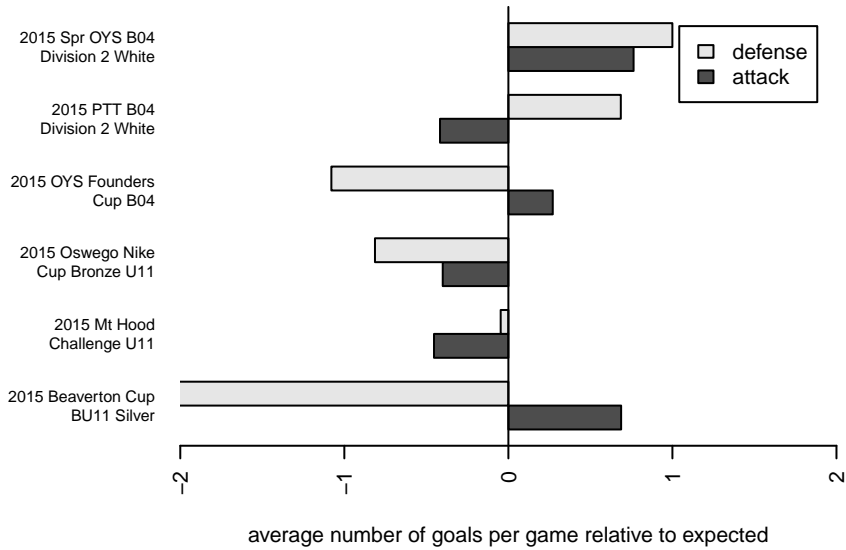

Crossfire Oregon LOSC Black II B04
 Dots are actual minus expected GF (blue circles) and GA (red triangles).
 Blue line is smoothed change in attack strength. Red is smoothed change in defense strength.

**attack and defense variance (black dot)
relative to other teams
and top 10 in region**

**attack and defense rating
relative to others at age
and all opponents in last 13 months**

Performance relative to 13 month average